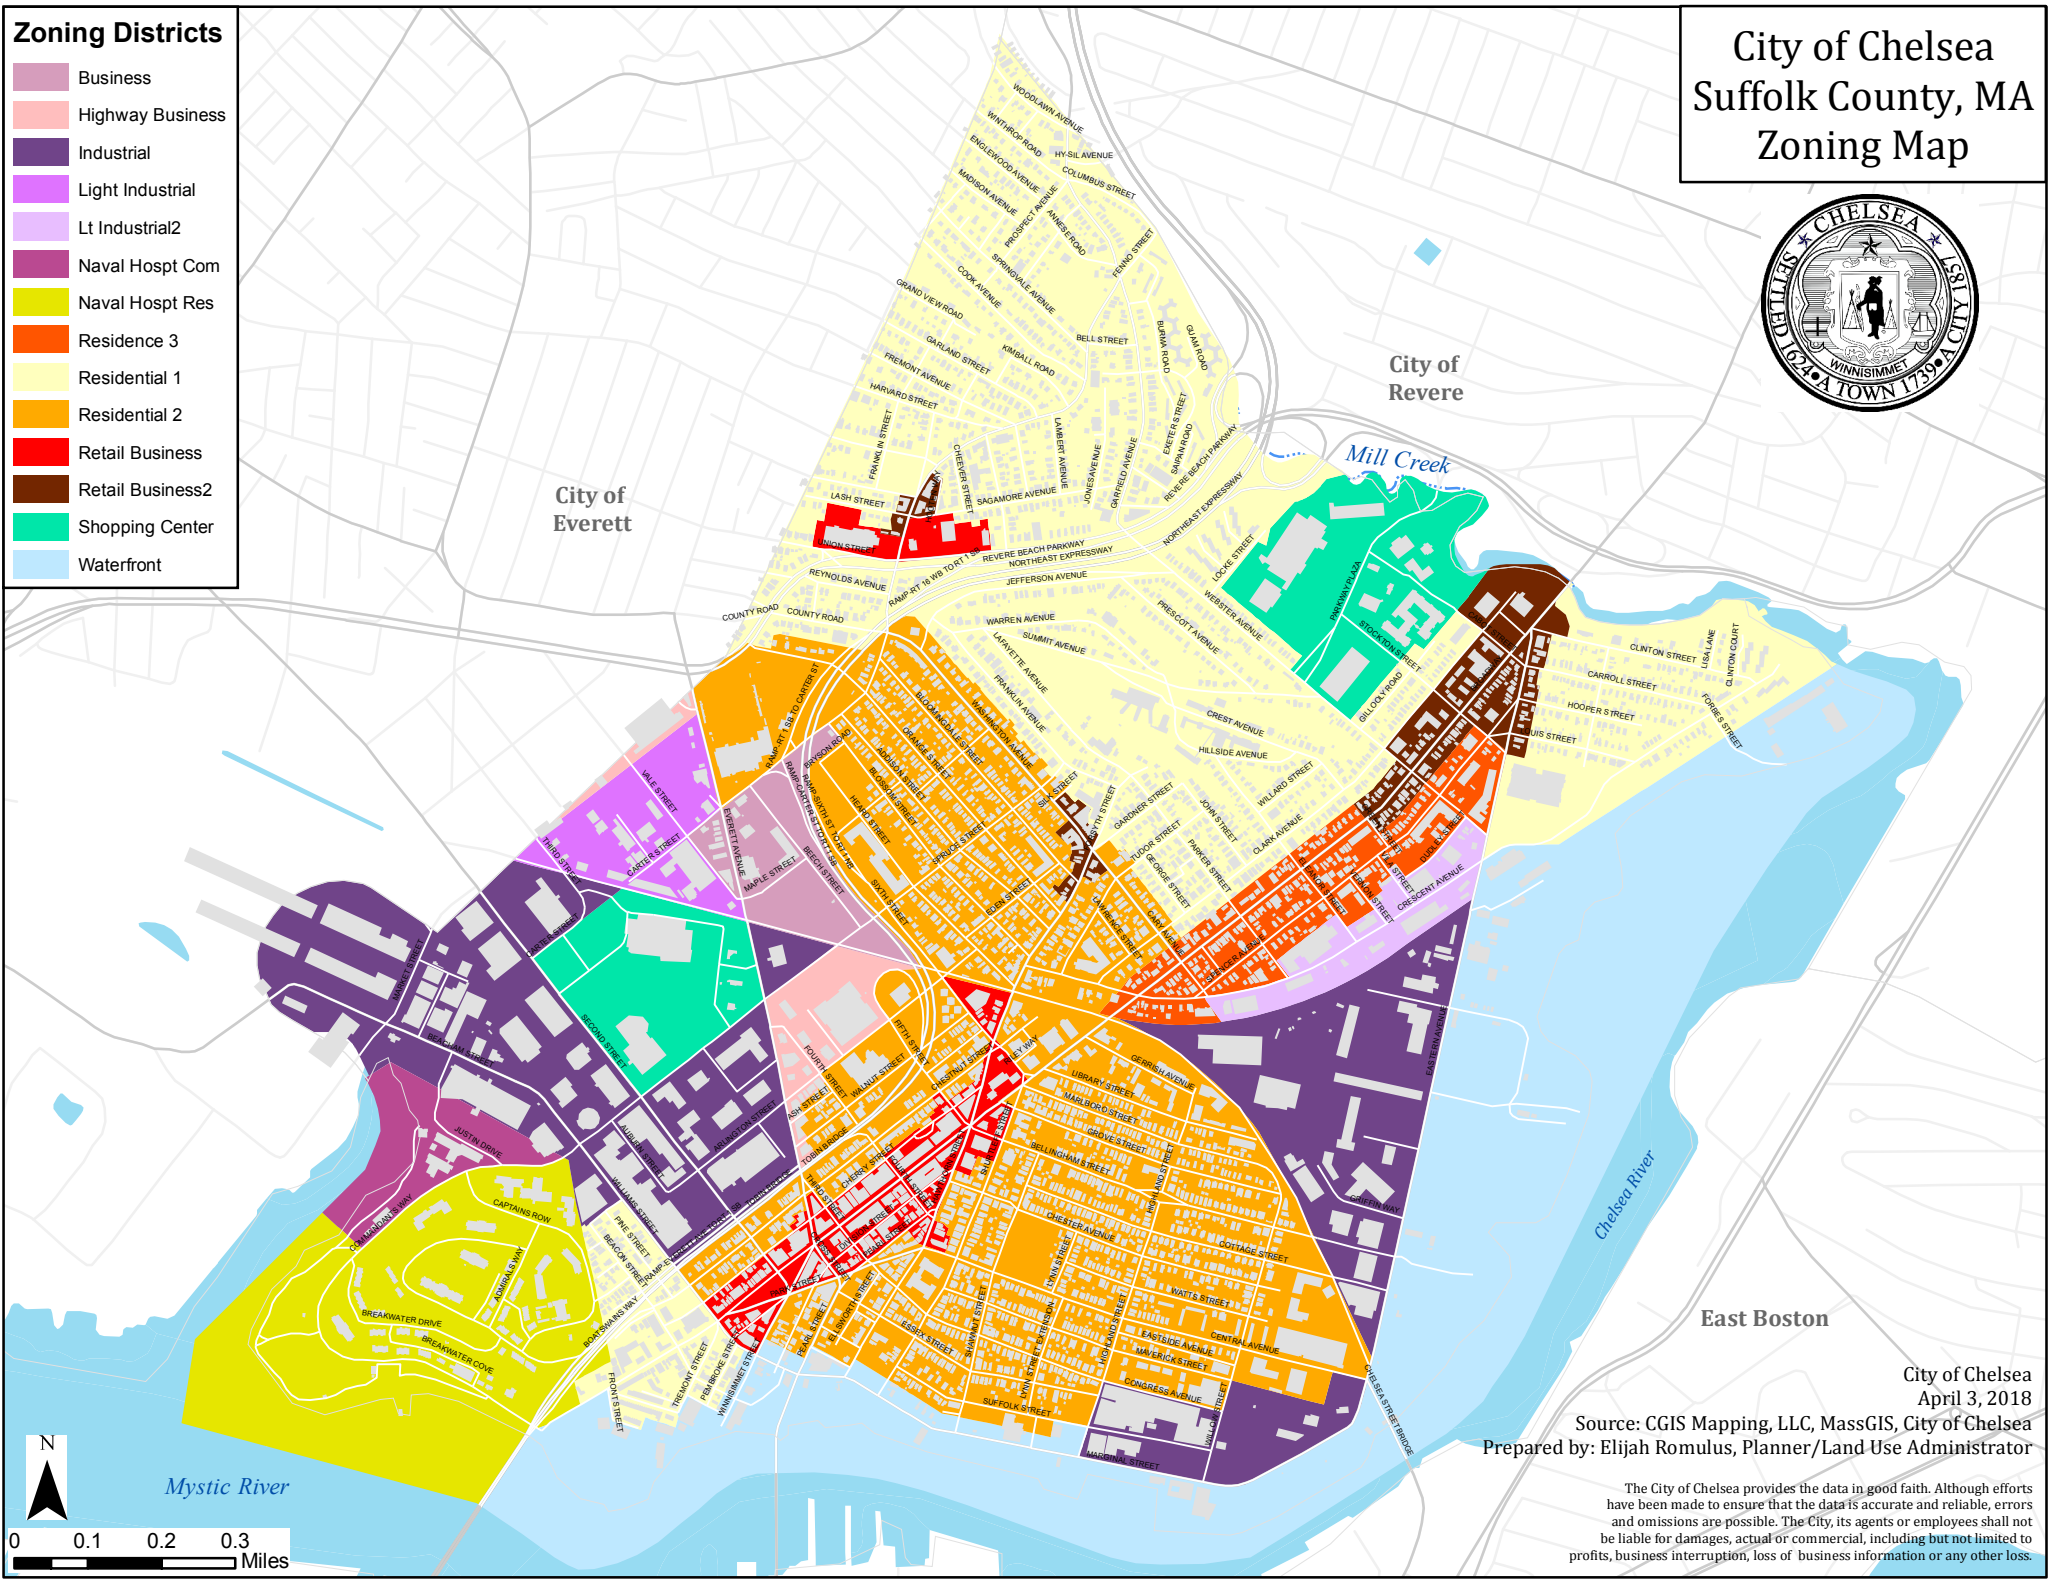

City of Chelsea Suffolk County, MA Zoning Map

Zoning Districts

- Business
- Highway Business
- Industrial
- Light Industrial
- Lt Industrial2
- Naval Hospst Com
- Naval Hospst Res
- Residence 3
- Residential 1
- Residential 2
- Retail Business
- Retail Business2
- Shopping Center
- Waterfront

City of Chelsea
April 3, 2018
Source: CGIS Mapping, LLC, MassGIS, City of Chelsea
Prepared by: Elijah Romulus, Planner/Land Use Administrator

The City of Chelsea provides the data in good faith. Although efforts have been made to ensure that the data is accurate and reliable, errors and omissions are possible. The City, its agents or employees shall not be liable for damages, actual or commercial, including but not limited to profits, business interruption, loss of business information or any other loss.