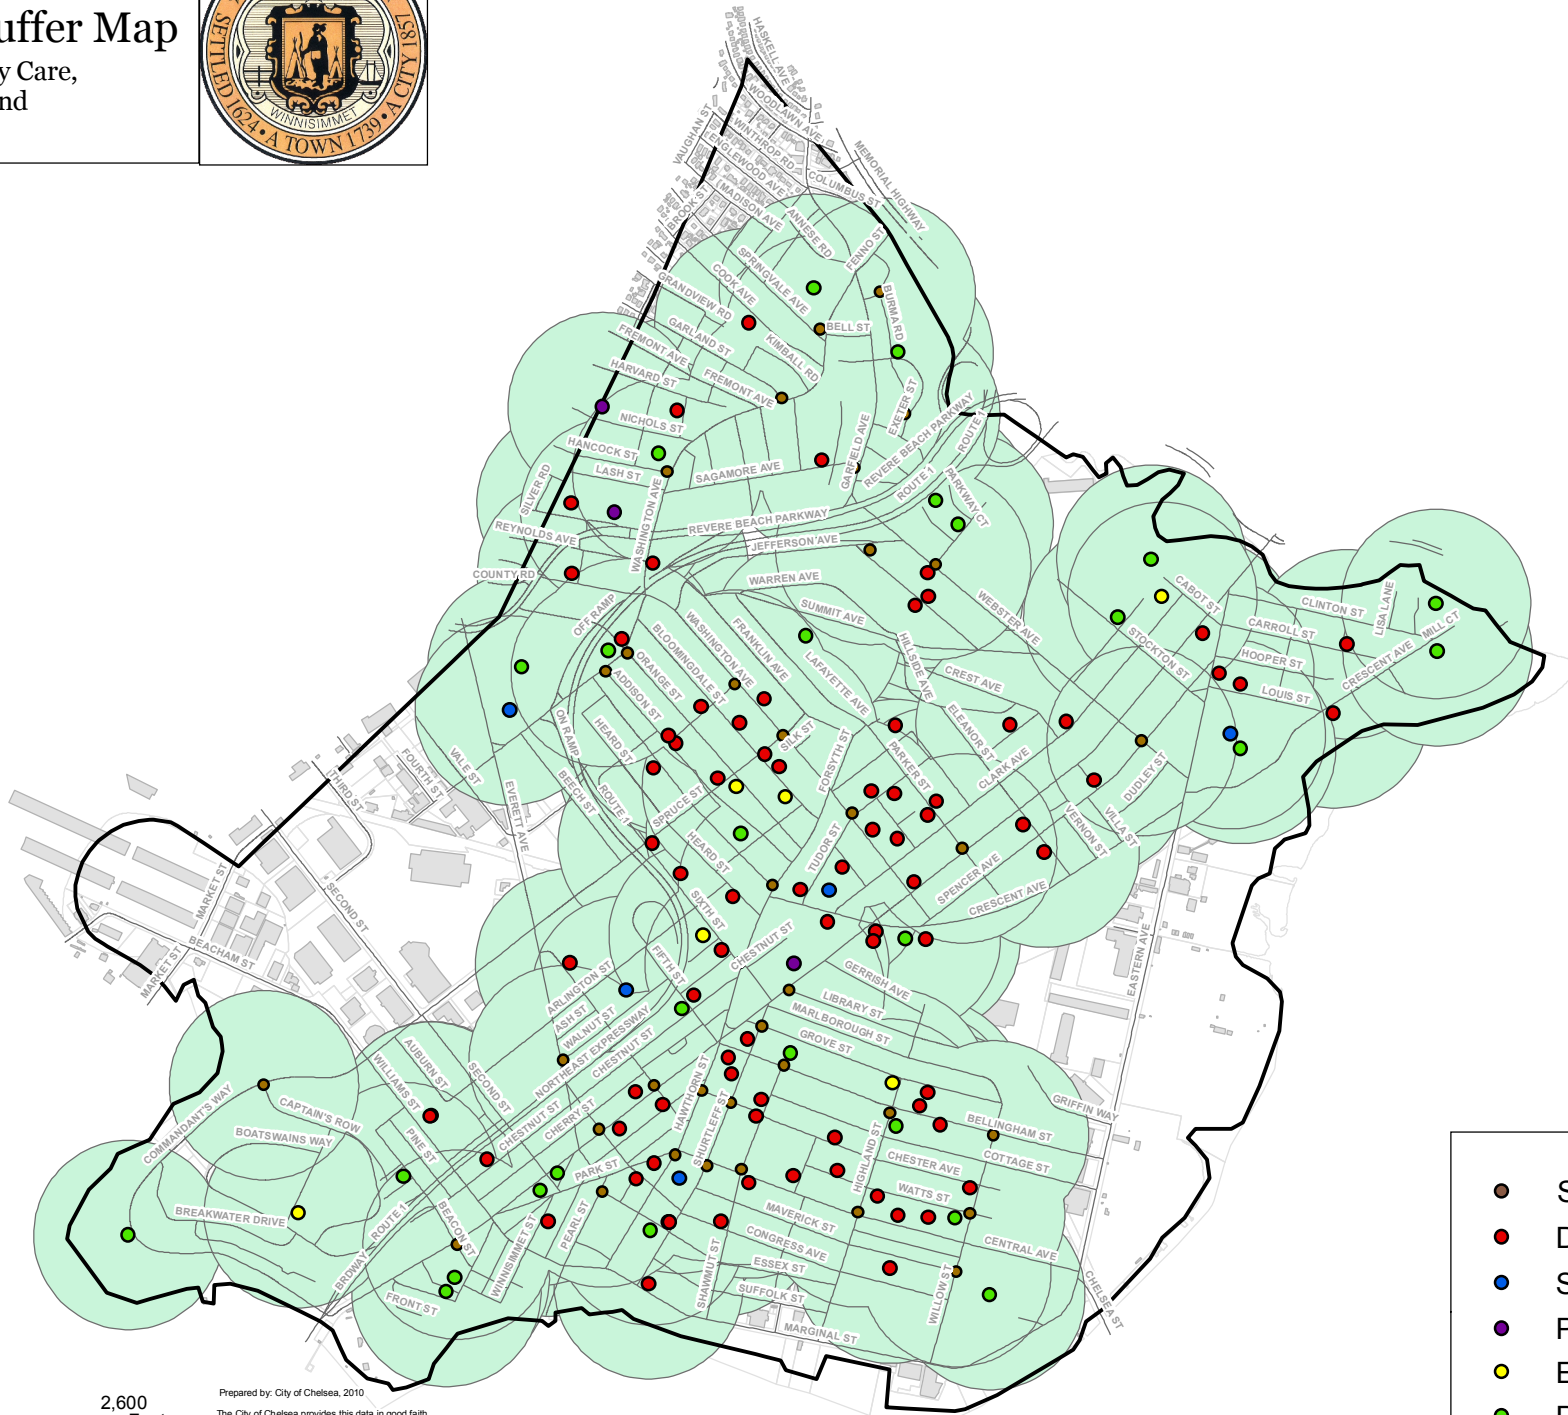

City of Chelsea

750 Foot Buffer Map

Schools, Parks, Day Care,
Elderly Facilities and
School Bus Stops.

- School Bus Stops
- Day Care
- Schools
- Private Schools
- Elderly Facilities
- Parks
- 750 Foot Buffer

0 650 1,300 2,600 Feet

0 0.05 0.1 0.2 Miles

Prepared by: City of Chelsea, 2010